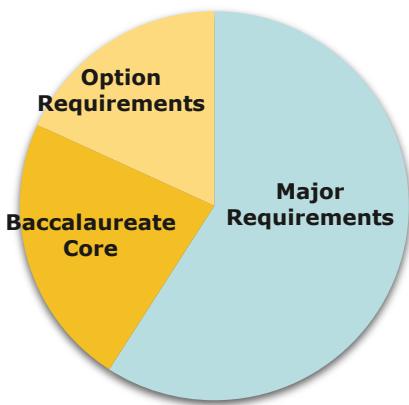

## Your Bachelor's Degree (BS) in Natural Resources

- A minimum of 180 credits are required for graduation; 60 must be upper division (300 and 400-level courses).
- A maximum of 135 credits earned at a community college may be applied toward a bachelor's degree at OSU.
- Only courses with letter prefixes and numbers above 100 are accepted.
- More info: [forestry.oregonstate.edu/undergraduate-programs/natural-resources/individualized-specialty](http://forestry.oregonstate.edu/undergraduate-programs/natural-resources/individualized-specialty)